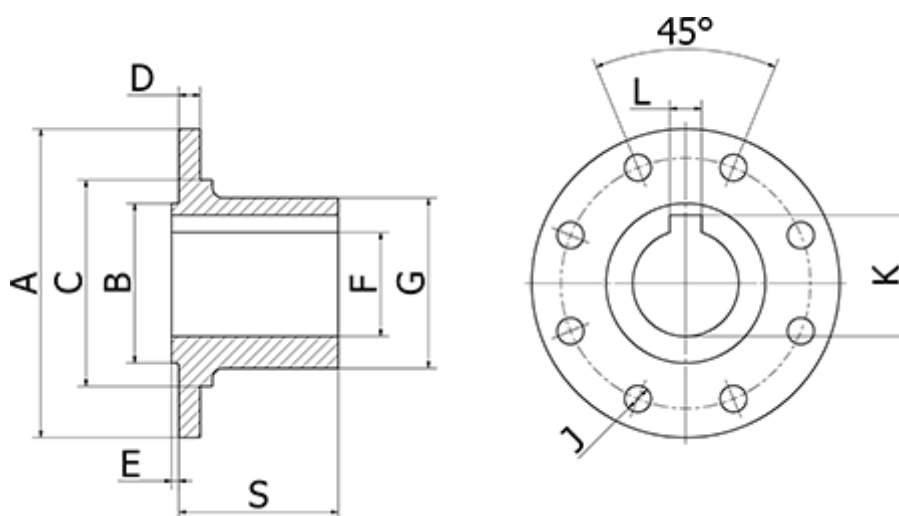

Data Sheet

Article number: 071148240

Description: Elbe Modflange 1.148.240
Ø150 Hole size 60H7

Measures

A = 150	J	= 12
B = 90	K	= 64.4
C = 110.6	L	= 18
D = 10	Number of flange holes	= 8
E = 2.8	S	= 100
F = 60H7		
G = 95		
H = 130		